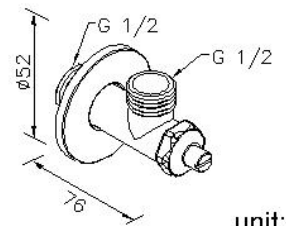

**ANGLE STOP**  
**Z310-00-78CR**

**INTRODUCTION:**

Coating surface makes the faucet brighter and more durable, perfectly shows the metal aesthetics.

**DESCRIPTION:**

Angle stop: Brass with Chrome plated.

unit:mm

**Certification:**

**Fixing Kits:**

1.N/A

**AWARD:**