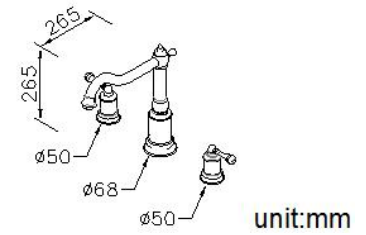

**Two-Handle Basin Faucet
9703-91-80CP**

INTRODUCTION:

Classik Series created classic style across generations with precise design and modern technologies.

DESCRIPTION:

- 1.Chrome plated finish meets the standard of ASTM-SC2.
- 2.Justime finishes resist corrosion and tarnish
- 3.Hose with SANTOPRENE tube (meets NSF approval) can stand for 10Kg/cm2 water pressure and 120? heat.
- 4.Water flow rate: 2.2GPM max.