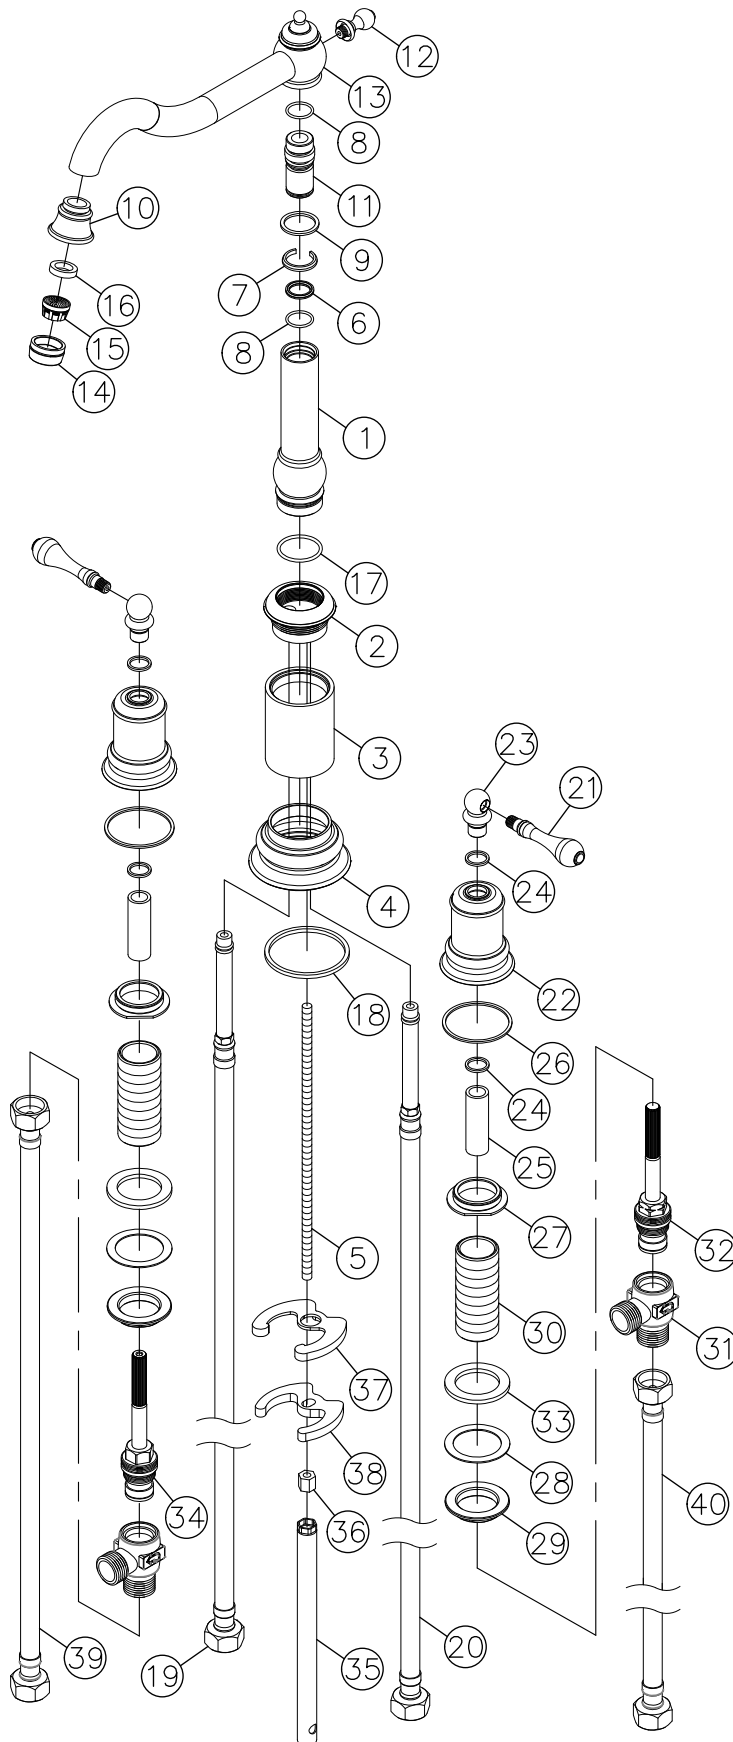

Two-Handle Basin Faucet 6703-91-80CP

NO	Part NO.	Part Name	QTY
1	0703-CC-68CP	Spout Connector	1
2	0703-FV-68CP	Center Body	1
3	0703-FW-68CJ	Spout Body	1
4	0703-UK-22CP	Mounting Base	1
5	0770-9U-5400	Mounting Bolt	1
6	0770-C0-5100	Gasket	1
7	0796-A9-7500	C-Clip	1
8	0874-9D-5101	O-Ring	2
9	0909-CB-7500	Plastic Washer	1
10	0703-D1-68CP	Aerator Housing	1
11	0703-FK-68CR	Spout Connector	1
12	0703-GF-68CP	Decorative Knob	1
13	6703-F1-79CP	Spout	1
14	0803-AE-68CP	Aerator Shell	1
15	0874-C6-7900	Aerator	1
16	D051-00-5101	Gasket	1
17	C091-00-5100	O-Ring	1
18	D007-00-5100	Gasket	1
19	S068-FA-7901	Braided Hose	1
20	S068-FA-7902	Braided Hose	1
21	0703-BL-68CP	Lever	2
22	0703-ZA-22CP	Handle Base	2
23	0703-ZB-68CP	Handle	2
24	0752-A9-5200	Washer	4
25	0874-ZD-68CR	Connector	2
26	YG26-RJ-5100	Bracket	2
27	0874-ZJ-68CR	Fixing Nut	2
28	0755-KS-5400	Washer	2
29	0874-9Q-22CR	Hex Nut	2
30	0920-G0-68CR	Thread Tube	2
31	0874-T0-22CR	Tee Joint	2
32	0920-ZL-7900	Ceramic Cartridge	1
33	C003-00-5100	Rubber Gasket	2
34	0920-ZR-7900	Ceramic Cartridge	1
35	0755-H6-38ZP	Hex Mounting Sleeve	1
36	0796-E8-68RB	Hex Nut	1
37	F026-C7-5100	Gasket	1
38	F026-C9-55CN	Mounting Bracket	1
39	S045-FF-7901	Braided Hose	1
40	S045-FF-7902	Braided Hose	1