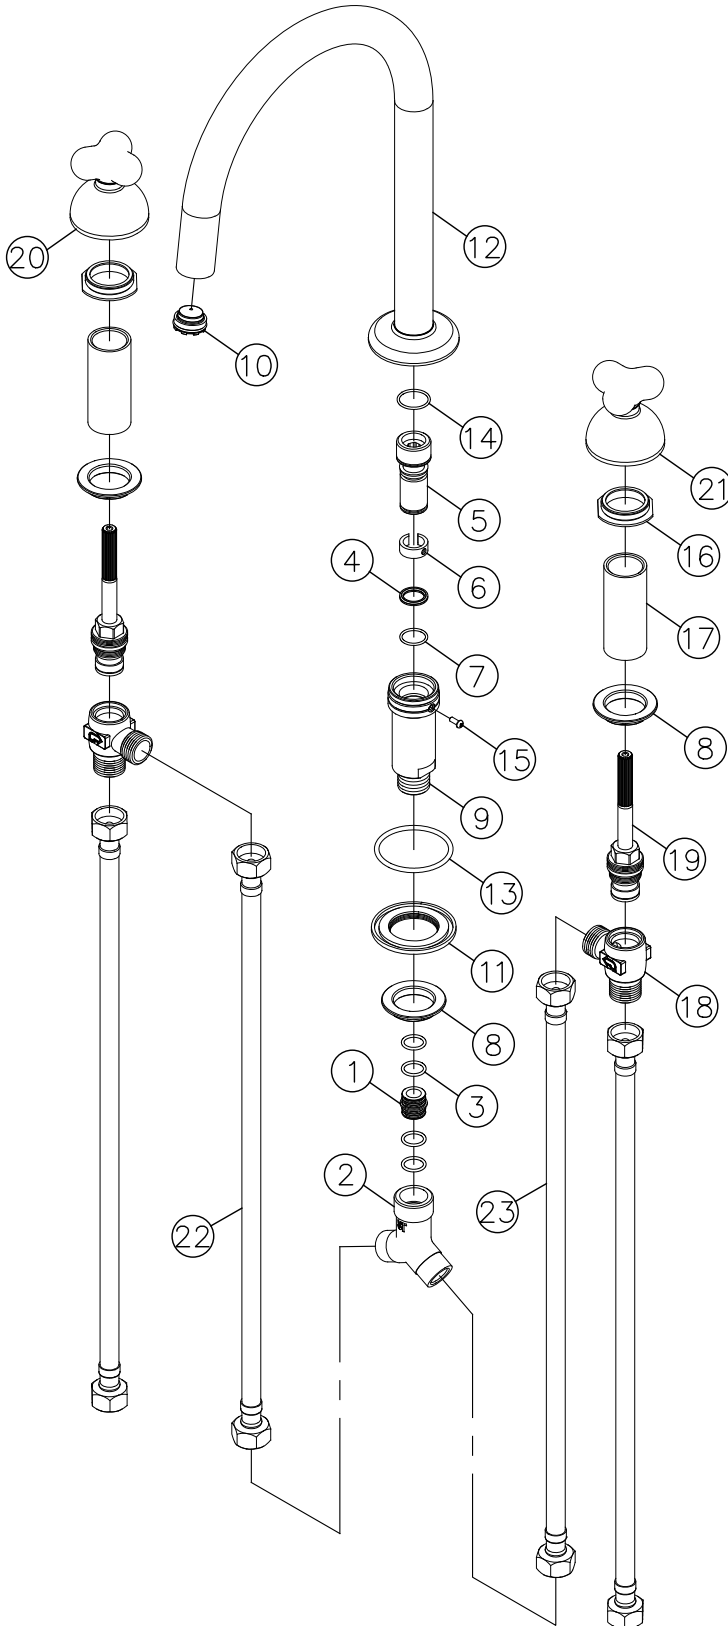

## Two-Handle Kitchen Faucet 7903-98-80CP

NO	Part NO.	Part Name	QTY
1	0790-H2-68CR	Adapter	1
2	0920-G7-03RB	Tee Joint	1
3	C093-00-5101	O-Ring	4
4	0770-C0-5100	Gasket	1
5	0772-9E-5400	Adaptor	1
6	0772-A9-7500	C-Ring	1
7	0874-9D-5101	O-Ring	1
8	0874-9Q-22CR	Hex Nut	3
9	0903-HF-68CR	Adaptor	1
10	0903-HG-7900	Areater	1
11	0909-MH-68CP	Handle Flange	1
12	6903-HB-81CJ	Spout & Flange	1
13	C075-00-5100	O-ring	1
14	C082-00-5101	O-Ring	1
15	F027-00-5400	Phillips Head Bolt	1
16	0874-ZJ-68CR	Fixing Nut	2
17	0920-G0-68CR	Thread Tube	2
18	0874-T0-22CR	Tee Joint	2
19	0920-ZL-7900	Ceramic Cartridge	2
20	6903-ZB-79CP	Handle Assembly (Hot)	1
21	6903-ZC-79CP	Handle Assembly (Cold)	1
22	S045-FF-7901	1/2" x 1/2" Stainless Steel Braided Hose 450mm	2
23	S045-FF-7902	1/2" x 1/2" Stainless Steel Braided Hose 450mm	2