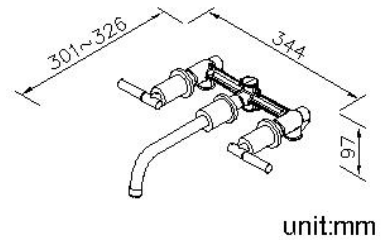

Two-Handle Wall-Mounted Basin Faucet 7880-92-81CP

INTRODUCTION:

The slender and contrasting handles are one of the main themes of the whole series. Combined with the cylindrical water outlet, it shows the overall static stability. The visual effect of simple lines brings soothing enjoyment to the body and mind, allowing users to wash off the exhaustion in the bathroom space.

DESCRIPTION:

- 1.Ceramic cartridge with MARUWA ceramic disc / (Japan)
- 2.Brass with Chrome plated meets ASTM-SC2 standard; 5 years guarantee.
- 3.Spout material meets JIS C2700 Standard
- 4.Spout length adjustable.