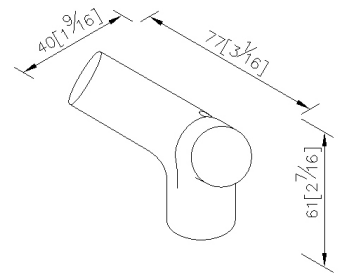

#### DESCRIPTION:

1. Material of forging body meets JIS 3771 standard.
2. Brass with chrome-plated; SC2 standard of ASTM for 3 years guarantee; pass 96 hours Salt Spray Test.
3. Material of Wall Bracket: Copper JIS3771.
4. Material of Screw : Stainless steel SUS 304
5. Loading: 5 kgf
6. Product is suitable for toilets of public spaces.

unit:mm[inch]