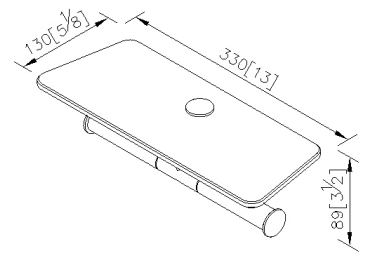

YES

Toilet Tissue Holder 7875-42-80CP

INTRODUCTION:

Brief lines and geometric cylinder simplify shape and present absolute image of the YES Series bathroom accessories.

Considering environmental friendly, the YES Series bathroom accessories have been designed for easy operation, and provides pleasant visual experience to our customers. In order to create more storage space, this tissue holder is equipped with a gray tempered glass platform, which provides a more user-friendly experience.

DESCRIPTION:

1. Material of forging body meets JIS 3771 standard.
2. Brass with chrome-plated; SC2 standard of ASTM for 3 years guarantee; pass 96 hours Salt Spray Test.
3. Material of Wall Bracket: Copper JIS3604
4. Material of Screw : Stainless steel SUS 304
5. Double Toilet Tissue Holder
6. With shelf
7. Gray Tempered Glass Platform(330*130*8mm)
8. Polished edge
9. Loading: 5 kgf
10. Product is suitable for toilets of public spaces.