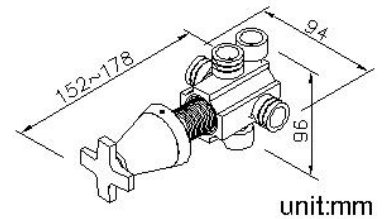

### 2-Way Diverter (Two Inlets) 7874-W2-82CP

#### INTRODUCTION:

The conical basin faucet decorates your lavatory in an unique way, improving the convenience of household livings. Chrome plated surface has a smooth touching texture, and the cross handle helps saving efforts for operation.

#### DESCRIPTION:

1. Faucet body material meets JIS 3604 Standard.
2. Handle material meets JIS 3771 Standard.
3. Water flow could be diverted to 2 water outlets.
4. The body of valve should be buried in the wall beforehand with 1"(2.5cm) adjusting tolerance in depth.
5. Chrome plated finish has met the ASTM-SC2 standard.
6. The connecting thread of main body is G 1/2.