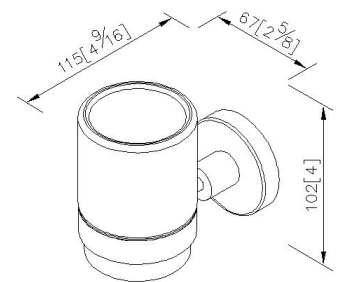

Simple

Tumbler Holder 7810-30-80S1

INTRODUCTION:

The round base without any color ornament has the simple and fashion feelings.

DESCRIPTION:

1. Stainless Steel body meets SUS 304 standard.
2. Premium metal construction for durability.
3. Justime finishes resist corrosion and tarnish.
4. The simply design concept could be collocated with diverse space.
5. Vertical force could support a static load of 2 kgf.
6. Frosted glass tumbler.
7. Capacity: 180ml.
8. Coordinates with other products in 7810 collection.

unit: mm[inch]

Certification:

Fixing Kits:

- SUS 304 Stainless Steel Screws*2
- Hex Key 2.0mm*1
- Plastic Anchors*2
- Material of Wall Mount Bracket: Stainless Steel (SUS 304)*1

AWARD: