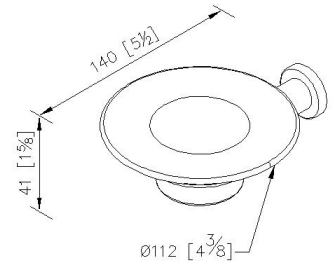

Still One

Soap Dish 7806-20-80S1

INTRODUCTION:

The compact brushed base was designed with column shape, staggered lines disseminate a real sense of stability.

DESCRIPTION:

1. Stainless Steel body meets SUS 304 standard.
2. Premium metal construction for durability.
3. Justime finishes resist corrosion and tarnish.
4. The simply design concept could be collocated with diverse space.
5. Vertical force could support a static load of 2 kgf.
6. Frosted glass soap dish.
7. Coordinates with other products in Still One collection.

unit: mm[inch]

Certificaion:

Fixing Kits:

- SUS 304 Stainless Steel Screws*2
- Hex Key 1/8"*1
- Plastic Anchors*2

AWARD: