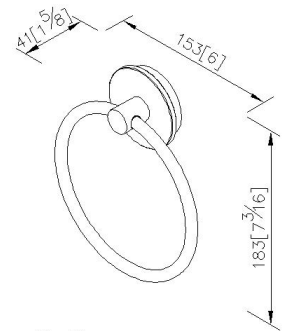

Towel Ring 7802-60-80CP

INTRODUCTION:

The circle base has been designed with Frosted glass faceplate to increase the hazy and unreal beauty sense.

DESCRIPTION:

- 1.Brass of casting body meets JIS 3604 standard.
- 2.Premium metal construction for durability.
- 3.Justime finishes resist corrosion and tarnish.
- 4.Finish meets the standard of ASTM-SC2.
- 5.Correctly installed product's loading is 4 kgf.
- 6.Coordinates with other products in Happiness collection.

unit: mm[inch]

Certification:

Fixing Kits:

- 1.SUS 304 Stainless Steel Screws*2
- Plastic Anchors*2
Material of Wall Mount Bracket: Steel with zinc plating*1

AWARD: