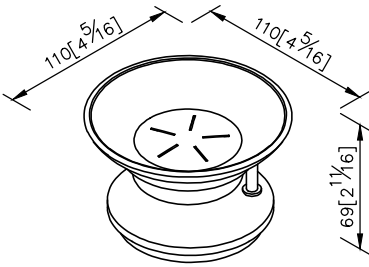

**Freestanding Soap Dish**  
7802-24-80CP

- 1.Brass of casting body meets JIS 3604 standard.
- 2.Premium metal construction for durability.
- 3.Justime finishes resist corrosion and tarnish.
- 4.Finish meets the standard of ASTM-SC2.
- 5.Size of frosted glass faceplate:diameter 88mm(3.46inch).
- 6.Frosted glass soap dish.
- 7.Coordinates with other products in Happiness collection.

unit: mm[inch]