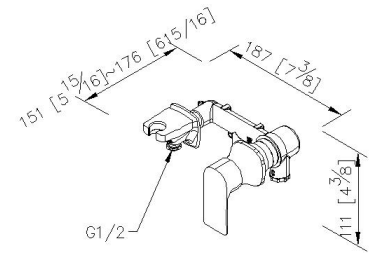

Concealed Shower Mixer 7790-X3-80CP

INTRODUCTION:

As the ancient Chinese proverb said- square implies honest, round implies intelligent and the combination of both means wisdom. This great wisdom is the accumulation of Chinese culture for thousands of years, the principal of behaviors and embodiment of Eastern philosophy. Square and round of Arch 2 Basin Faucet present on the body and handle design for displaying the perfect interpretation of ancient wisdom and modern style.

DESCRIPTION:

- 1.Brass of forging body meets JIS 3771 standard.
- 2.Finish meets the standard of ASTM-SC2.
- 3.Ceramic valve with CERAMTEC ceramic disc/(Germany).
- 4.The mixing valve could be installed in the cemented and wood wall.
- 5.G1/2 inlet.
- 6.The faucet should be used at the water pressure from 1 to 6 kg/cm².
- 7.The body of valve should be buried in the wall beforehand with 1"(2.5cm) adjusting tolerance in depth.
- 8.Past 500,000 times lifespan test.
- 9.Coordinates with other products in Arch collection.

unit:mm[inch]

Certification:

Fixing Kits:

- 1.SUS 304 Stainless Steel Screws*1
- Hex Key 2.5mm*1

AWARD: