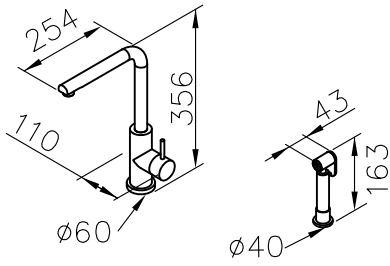

# Kitchen Faucet W / Sprayer

unit:mm