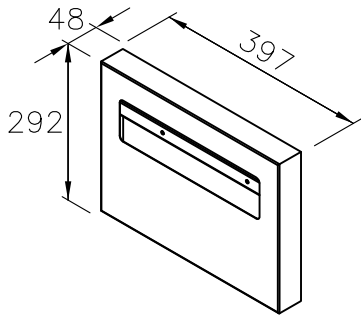

Recessed Toilet Seat Cover Dispenser

unit:mm