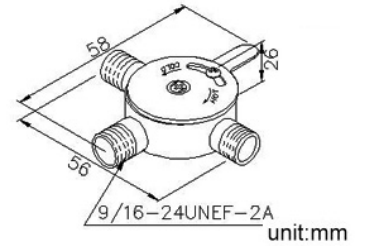

Mixing Valve
6995-15-80CR

INTRODUCTION:

The simply design perfectly shows the metal aesthetics.

DESCRIPTION:

- 1.Hot and cold water can be controlled by adjusting the screw.
- 2.This product can be used in sensor faucets and one-touch faucets to adjust water temperature.