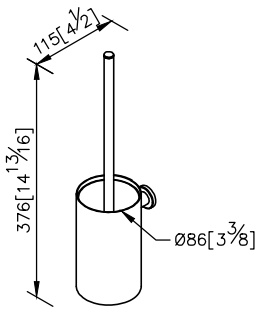

Toilet Brush Holder
6991-80-81S1

1. Stainless Steel body meets SUS 304 standard.
2. Premium metal construction for durability.
3. Justime finishes resist corrosion and tarnish.
4. Vertical force could support a static load of 2 kgf.
5. Coordinates with other products in 6991 collection.

unit: mm[inch]