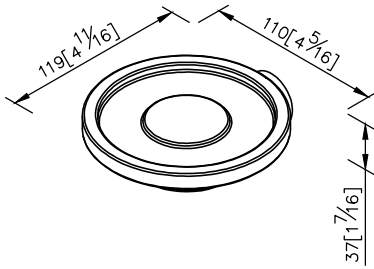

Soap Dish
6991-20-81S1

1. Stainless Steel body meets SUS 304 standard.
2. Premium metal construction for durability.
3. Justime finishes resist corrosion and tarnish.
4. Vertical force could support a static load of 2 kgf.
5. Coordinates with other products in 6991 collection.

unit: mm[inch]