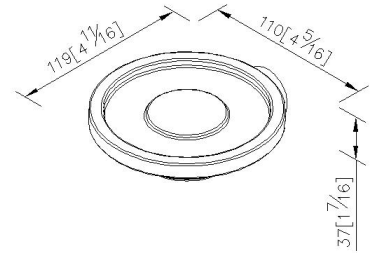

**Soap Dish**  
**6991-20-81S1**

**INTRODUCTION:**

Inspired the small cylinder as the main idea to display the ingenious and comfortable sense, and also the best choice of the bathing space with simple style.

**DESCRIPTION:**

1. Stainless Steel body meets SUS 304 standard.
2. Premium metal construction for durability.
3. Justime finishes resist corrosion and tarnish.
4. Vertical force could support a static load of 2 kgf.
5. Coordinates with other products in 6991 collection.

**Certification:**

unit: mm[inch]

**Fixing Kits:**

- SUS 304 Stainless Steel Screws\*2
- Hex Key 2.5mm\*1
- Plastic Anchors\*2

**AWARD:**