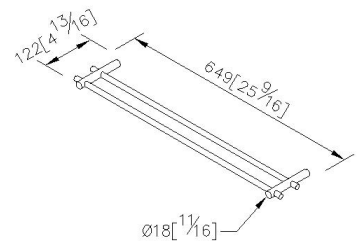

Double Towel Bar
6991-14-81S1

INTRODUCTION:

Inspired the small cylinder as the main idea to display the ingenious and comfortable sense, and also the best choice of the bathing space with simple style.

DESCRIPTION:

1. Stainless Steel body meets SUS 304 standard.
2. Premium metal construction for durability.
3. Justime finishes resist corrosion and tarnish.
4. Vertical force could support a static load of 4 kgf.
5. Coordinates with other products in 6991 collection.

Certification:

unit: mm[inch]

Fixing Kits:

- SUS 304 Stainless Steel Screws*2
- Hex Key 2.5mm*1
- Plastic Anchors*2

AWARD: