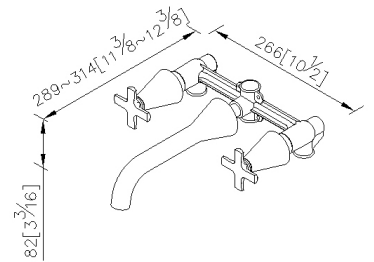

### INTRODUCTION:

The aim of these basin faucets is an improved balance of the elements. Their design reinterprets the familiar linear handles and cross handles with regard to different user behaviour. They are designed with three flat lines and one arched line for an elegant look and a comfortable tactile experience. The basin faucets integrate easily into classic elegant and modern living environments, where they represent an exquisite lifestyle.

### DESCRIPTION:

- 1.Ceramic cartridge with brass shell & Japan (MARUWA) ceramic disc.
- 2.Aerator flow restrictor (2.2 GPM max.).
- 3.Handle valve turning range from closed position: 90°.
- 4.With G 1/2 to water supply wall outlet.
- 5.Ceramic valve Past 500,000 times lifespan test.
- 6.Handle Material: BRASS JIS3771.
- 7.Chrome plated finish meets the standard of ASTM-SC2.

unit:mm[inch]

### Fixing Kits:

- 1.Hex Key 2.5mm