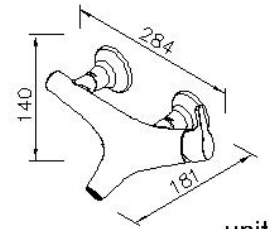

Bathtub Faucet 6927-W0-80CP

INTRODUCTION:

Nature Faucets present infinite imagination of life. Designer observed kinds of organisms to sketch the contours of product for expounding orderless growth and the concept of meristem. Faucets have been combined with stylish handles just like to personally experience the pulsation of life.

DESCRIPTION:

- 1.Handle material meets JIS 3771 Standard.
- 2.Material of faucet body meets ISO CuZn40Pb standard.
- 3.Finish meets the standard of ASTM-SC2.
- 4.Ceramic valve with CERAMTEC ceramic disc/(Germany).
- 5.The available distance between two centers of wall water-outlet is 122mm to 178mm.
- 6.With G 1/2 to water supply wall outlet.
- 7.Coordinates with other products in Nature collection.