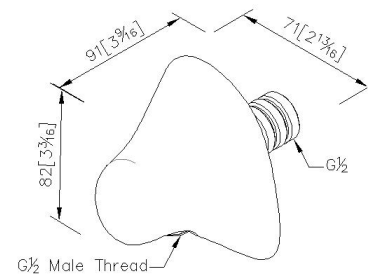

Supply Elbow
6927-AD-80CP

INTRODUCTION:

Nature faucets present infinite imagination of life. Designer observed kinds of organisms to sketch the contours of product for expounding orderless growth and the concept of meristem.

DESCRIPTION:

- 1.Brass of forging body meets JIS 3771 standard.
- 2.Finish meets the standard of ASTM-SC2.
- 3.Justime finishes resist corrosion and tarnish.
- 4.Thread: G 1/2.
- 5.Coordinates with other products in Nature collection.