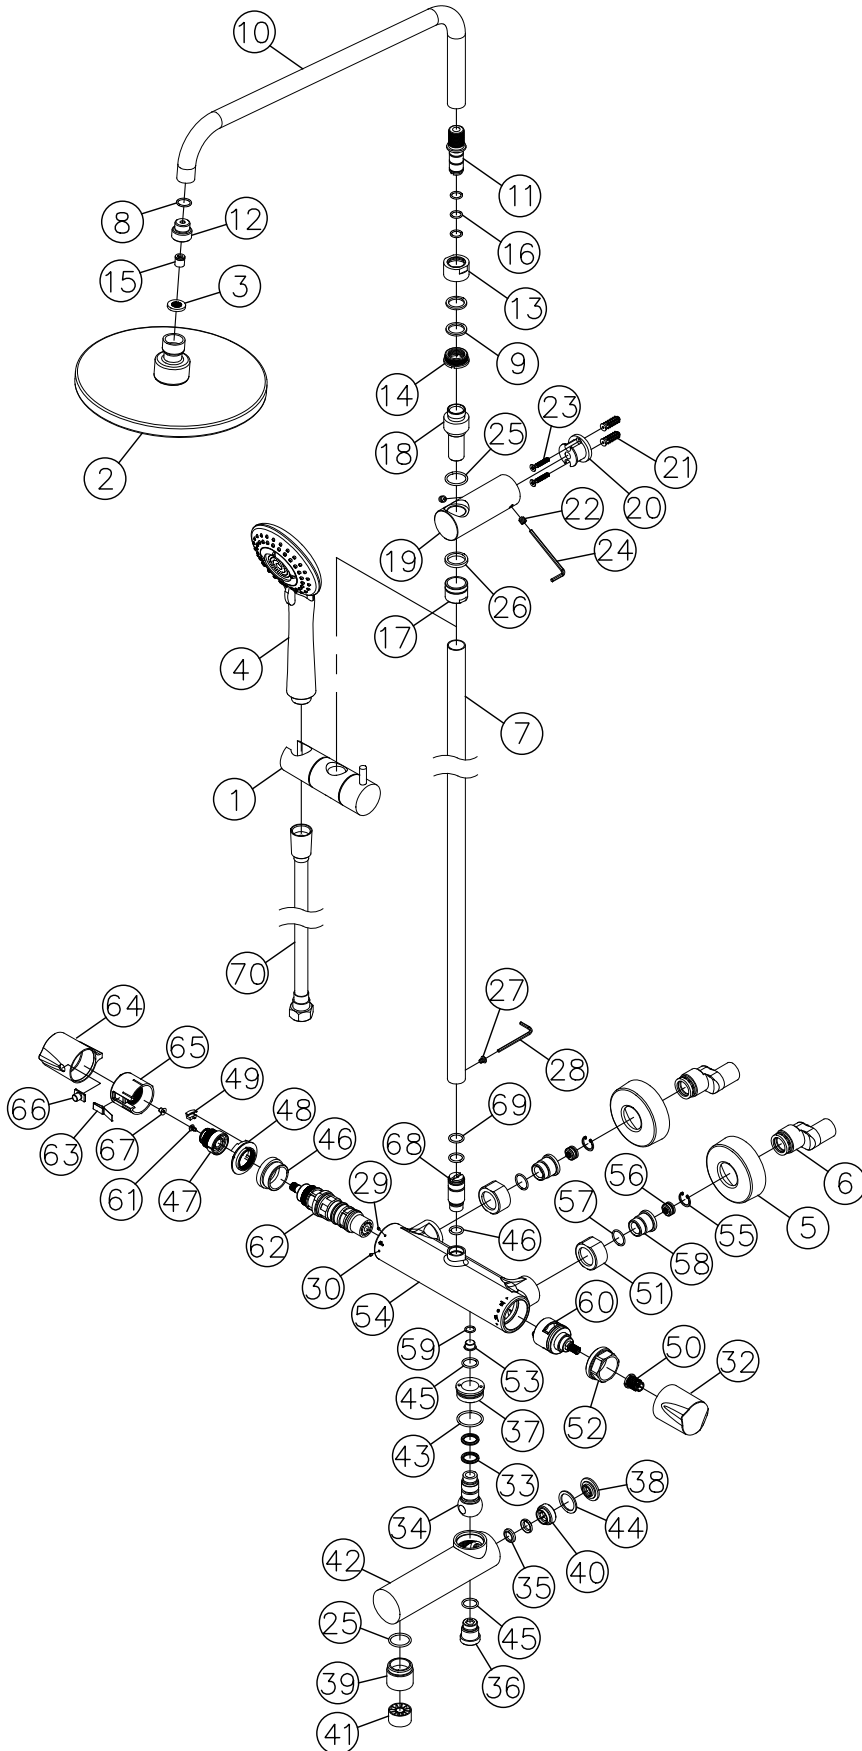

## Thermostatic Rainshower System 6926-TD-93CP

NO	Part NO.	Part Name	QTY
1	6758-TA-80CP	Hand Shower Bracket For Slide Bar	1
2	0768-AB-79CP	8" Showerhead	1
3	0920-AU-7900	Gasket With Filter	1
4	6877-H1-80CP	Hand Shower	1
5	0766-BA-54CP	Flange (Stainless Steel)	2
6	6874-YS-81CR	Adaptor With Filter Gasket	2
7	0926-CL-54CP	Sliding Bar	1
8	0874-9M-5101	O-Ring	1
9	0909-CC-7500	Plastic Washer	2
10	0909-CN-77CP	Shower Arm	1
11	0909-CQ-68RB	Shower Arm Connector	1
12	0909-CS-68CR	Showerhead Connecting Nut	1
13	0909-CV-68CP	Connecting Nut	1
14	0909-CZ-68CP	Threading Nut	1
15	0920-CV-7900	Check Valve	1
16	C131-00-5101	O-Ring	3
17	0926-HF-68CP	Fixing Nut	1
18	0926-HK-68CP	Shower Arm Connector	1
19	0926-HN-68CP	Bracket	1
20	0926-HS-68RB	Mounting Base	1
21	F026-00-7500	Plastic Anchor	2
22	F026-01-54LM	Set Screw	2
23	F026-04-5400	Screw	2
24	F026-F0-66BN	Hex Key	1
25	C074-01-5101	O-ring	2
26	C085-00-5100	Fixing Ring	1
27	0700-CZ-5400	Button Head Bolt	2
28	F026-X0-38ZP	Hex Key	1
29	0926-DR-7501	Temperature Indicator Plug (Red)	1
30	0926-DR-7502	Temperature Indicator Plug (Blue)	1
31	0926-HM-68RB	Connector	1
32	0926-HR-22CP	Handle	1
33	0770-C0-5100	Gasket	2
34	0770-D4-54PU	Spindle	1
35	0770-D9-5100	Gasket	2
36	0771-B6-68CR	Adapter	1
37	0771-D3-68CR	Upper Lid	1
38	0771-D5-68CP	Side Lid	1
39	0771-D6-68CP	Spout-Escutcheon	1
40	0771-G1-68CR	Adapter	1
41	0803-BH-7500	Plastic Rectifier	1
42	6771-D0-80CP	Spout	1
43	C077-00-5100	O-ring	1
44	D025-00-5101	Washer	1
45	MA17-RJ-5101	O-Ring	2
46	0926-HA-68CR	Fixing Nut	1
47	0926-HP-7500	Connector	1
48	0926-HW-7500	Fixing Ring	1
49	0926-HX-7506	Fixing Plug	1
50	0874-DG-7500	Teeth Housing	1
51	0909-BA-68CP	Nut	2
52	0926-HB-68CR	Hex Nut	1
53	0926-HI-68RB	Nut	1
54	0926-TF-03CP	Faucet Body	1
55	0874-YL-5400	C-Clip	2
56	6926-CV-8000	Check valve	2
57	0874-9D-5101	O-Ring	2
58	0926-HZ-68CR	Insert	2
59	C099-00-5101	O-Ring	1
60	K031-D2-7900	Ceramic Cartridge	1
61	F026-58-5400	Round Head Screw	1
62	K029-T4-7900	Thermostatic Control Valve	1
63	0926-HJ-5400	Spring	1
64	0926-HL-22CP	Handle	1
65	0926-HQ-7529	Handle Bushing	1
66	0926-HY-7506	Button	1
67	F010-02-5400	Flat Head Hex Screw	1
68	C090-00-5101	O-Ring	1
69	C093-00-5101	O-Ring	2
70	S150-FP-7903	150cm PVC Shower Hose (Silver)	1