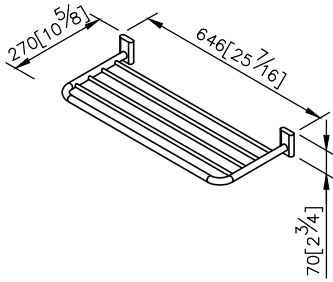

## Bath Towel Rack

6923-65-80T1

- 1.Brass tube meets JIS C2700 standard.
- 2.Stainless Steel body meets SUS 304 standard.
- 3.Premium metal construction for durability.
- 4.Justime finishes resist corrosion and tarnish.
- 5.Finish meets the standard of ASTM-SC2.
- 6.Vertical force could support a static load of 5 kgf.
- 7.Coordinates with other products in Vitality collection.

unit: mm[inch]