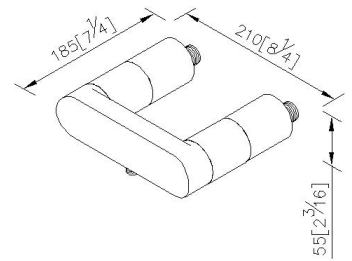

### DESCRIPTION:

1. Inlaid fillisters below the handles gives users convenient operation.
2. With thread G 1/2 to water supply wall outlet.
3. The distance between two centers of wall water-outlet is from 134mm to 176mm.
4. Brass with Chrome plated finish meets ASTM-SC2 standard.
5. Casting material meets ISO CuZn40Pb Standard.

unit: mm[inch]