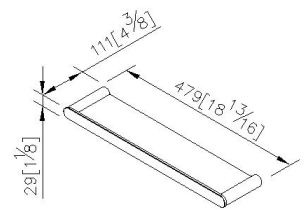

DESCRIPTION:

- 1.Brass material meets JIS 3604 standard.
- 2.Premium metal construction for durability.
- 3.Justime finishes resist corrosion and tarnish.
- 4.Chrome plated finish meets the standard of ASTM-SC2.
- 5.Product has been designed without joints to make it easy to clean.
- 6.Vertical force could support a static load of 5 Kgf.
- 7.Tempered glass shelf, frosted finish for single surface 431*104.5*6mm.
- 8.Coordinates with other products in Charming collection.

unit: mm[inch]

Certification:

Fixing Kits:

- 1.SUS 304 Stainless Steel Screws *2
- Hex Key 2.5mm *1
Plastic Anchors *2

AWARD: