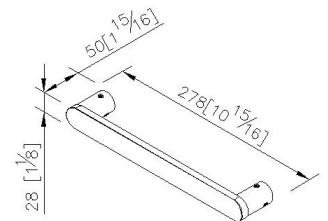

Grab Bar 6922-5X-80CP

INTRODUCTION:

As an important space for human, people wash away the day's fatigue in the bathroom. The simple and graceful shape of 6922 series display a stable visual enjoyment to user. Conception of oval-shaped, convex arc seems a precious stone, which shows the sense of grace.

DESCRIPTION:

- 1.Brass meets JIS 3604 standard.
- 2.Premium metal construction for durability.
- 3.Justime finishes resist corrosion and tarnish.
- 4.Chrome plated finish meets the standard of ASTM-SC2.
- 5.Product has been designed without joints to make it easy to clean.
- 6.Vertical force could support a static load of 120 Kgf.
- 7.Grab bar length between 2 centers is 250mm.
- 8.Coordinates with other products in Charming collection.

unit: mm[inch]

Certification:

Fixing Kits:

- 1.Hex Key 1/8"*1
- Bracket Anchor*2

AWARD: