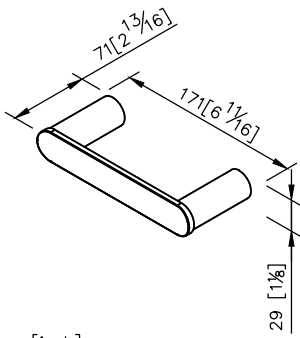

Toilet Tissue Holder
6922-40-80CP

unit: mm[inch]

- 1.Brass material meets JIS 3604 standard.
- 2.Premium metal construction for durability.
- 3.Justime finishes resist corrosion and tarnish.
- 4.Chrome plated finish meets the standard of ASTM-SC2.
- 5.Product has been designed without joints to make it easy to clean.
- 6.Vertical force could support a static load of 5 kgf.
- 7.As the scissors type open bar, the user could replace the tissue paper roll conveniently with just one hand.
- 8.Coordinates with other products in Charming collection.