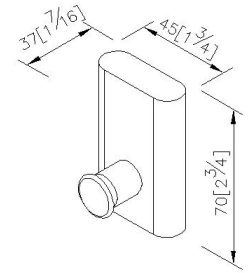

- 1.Brass hook meets JIS 3604 standard.
- 2.Forging brass faceplate meets JIS 3771 standard.
- 3.Justime finishes resist corrosion and tarnish.
- 4.Chrome plated finish meets the standard of ASTM-SC2.
- 5.Vertical force could support a static load of 5 Kgf.
- 6.Equipped with stainless steel screws to secure installation.
- 7.Coordinates with other products in 6920 collection.

Certification:

unit: mm[inch]

Fixing Kits:

- SUS 304 Stainless Steel Screws*2
- Plastic Anchors*2
- Material of Wall Mount Bracket: Steel with zinc plating*1

AWARD: