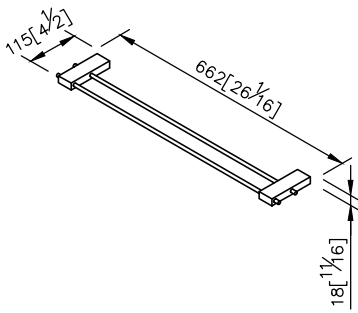

Double Towel Bar
6918-14-80CP

1. Brass mounting base and towel bar meet JIS 3604 standard.
2. Justime finishes resist corrosion and tarnish.
3. Chrome plated finish meets the standard of ASTM-SC2.
4. Vertical force could support a static load of 4 Kgf.
5. Towel bar length: 600mm.
6. Double towel bars provides more convenience.
7. Coordinates with other products in 6918 collection.

unit: mm[inch]