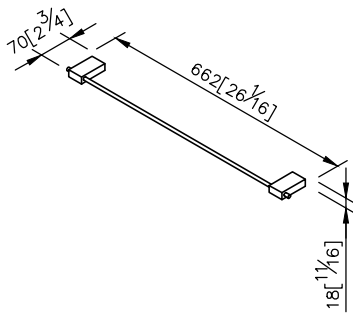

**Towel Bar**  
6918-10-80CP

1. Brass mounting base and towel bar meet JIS 3604 standard.
2. Justime finishes resist corrosion and tarnish.
3. Chrome plated finish meets the standard of ASTM-SC2.
4. Vertical force could support a static load of 4 Kgf.
5. Towel bar length: 600mm.
6. Coordinates with other products in 6918 collection.

unit: mm[inch]