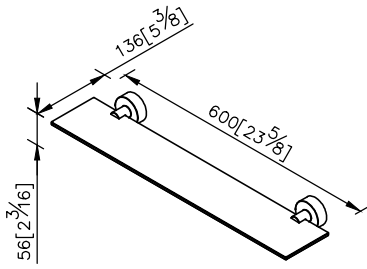

**Shelf**  
6910-70-80CP

- 1.Brass forging mounting base meets JIS 3771 standard.
- 2.Justime finishes resist corrosion and tarnish.
- 3.Chrome plated finish meets the standard of ASTM-SC2.
- 4.Correctly installed product loading is 5 Kgf.
- 5.Frosted tempered glass shelf size 600\*110\*6mm.
- 6.Coordinates with other products in 6910 collection.

unit: mm[inch]