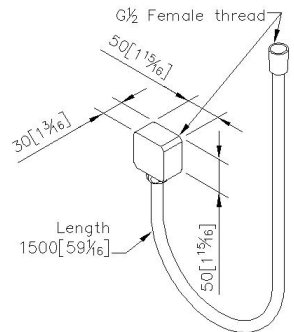

Supply Elbow W/150cm Hose
6909-AD-81CP

INTRODUCTION:

Designed main body style as square shape, the aesthetics of symmetry exudes a stylish and charming atmosphere. With R angle processed, it softens the sharp angle of hard steel, and brings soft and elegant atmosphere to a bathroom space.

DESCRIPTION:

- 1.Brass forging supply elbow meets JIS 3771 standard.
- 2.Brass nipple meets JIS 3604 standard.
- 3.Justime finishes resist corrosion and tarnish.
- 4.Chrome plated finish meets the standard of ASTM-SC2.
- 5.Nipple thread: G 1/2.
- 6.With hose length: 150cm.
- 7.Coordinates with other products in 6909 collection.

unit: mm[inch]

Certification:

Fixing Kits:

- 1.N/A

AWARD: