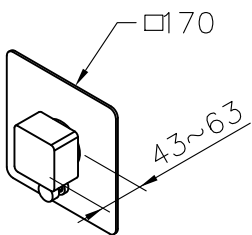

Concealed Shower Valve W / Diverter

unit:mm