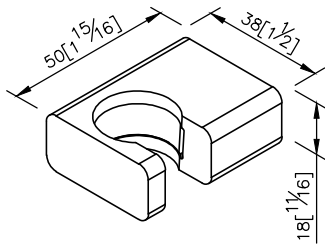

Shower Holder
6909-9C-80CP

- 1.Brass of main body meets the standard of JIS 3604.
- 2.There is a plastic insert inside the bracket for holding the hand shower stably.
- 3.Justime finishes resist corrosion and tarnish.
- 4.Chrome plated finish meets the standard of ASTM-SC2.
- 5.Coordinates with other products in 6909 collection.

unit: mm[inch]