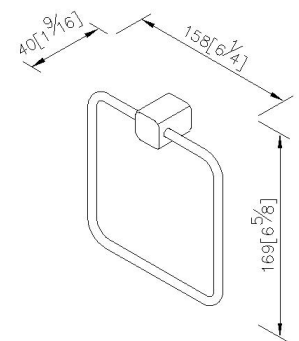

Mark 1

Towel Ring 6909-60-80CP

INTRODUCTION:

The square body has been designed with the smooth arc to soften the sharp angle and increase the comfortable sense.

DESCRIPTION:

- 1.Brass mounting base and ring meet JIS 3604 standard.
- 2.Justime finishes resist corrosion and tarnish.
- 3.Chrome plated finish meets the standard of ASTM-SC2.
- 4.The square pedestal of the bathroom accessories could increase the elegance for environment.
- 5.Vertical force could support a static load of 4 Kgf.
- 6.Coordinates with other products in 6909 collection.

unit: mm[inch]

Certification:

Fixing Kits:

- SUS 304 Stainless Steel Screws*2
- Hex Key 2.5mm*1
- Plastic Anchors*2
- Material of Wall Mount Bracket: Zinc alloy*1

AWARD: