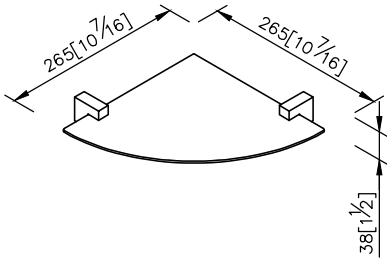

**Corner Shelf**  
6908-74-80CP

- 1.Brass mounting base meets JIS 3604 standard.
- 2.Clear tempered glass shelf 245\*245\*6mm.
- 3.Justime finishes resist corrosion and tarnish.
- 4.Chrome plated finish meets the standard of ASTM-SC2.
- 5.The rectangle pedestal of the bathroom accessories increases the elegance for the environment.
- 6.Vertical force could support a static load of 5 Kgf.
- 7.Coordinates with other products in 6908 collection.

unit: mm[inch]