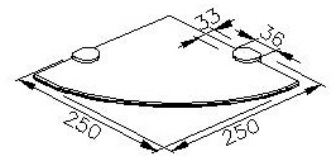

Corner Shelf 6906-74-80CP

INTRODUCTION:

Designed main body style as square shape, the aesthetics of symmetry exudes a stylish and charming atmosphere. With R angle processed, it softens the sharp angle of hard steel, and brings soft and elegant atmosphere to a bathroom space.

DESCRIPTION:

- 1.Brass mounting base meets JIS 3604 standard
- 2.Clear tempered glass shelf 245*245*6mm
- 3.Justime finishes resist corrosion and tarnish
- 4.Chrome plated finish meets the standard of ASTM-SC2
- 5.Correctly installed product loading is 5 kg f
- 6.Coordinates with other products in 6906 collection