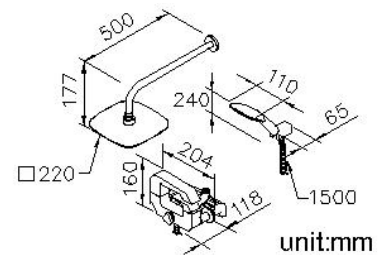

Bath/Rainshower System 6904-BW-82CP

INTRODUCTION:

The special shape is like the letter "G," and it does not only mean "G" for DRAGON also mean "G" for GOOD. DRAGON Series is the symble of a high quality artistic work. This brand-new design concept is different from the traditional style, therefore, it is perceived that JUSTIME insists on upgrading in each passing day to provide clients the best shower time.

Both of the outlet and handle can be revolved for changing the shape as what the user requires, so that sometimes it is a crouching dragon and others it will prepare to soar in the sky any time.

The strong body provides the safe protect and shows the power of stabilizing the spirit.

DESCRIPTION:

1. Swiveling spout has passed up to 50,000 turns test.
2. The diverter has passed 50,000 times lifespan test.
3. Diverter could change water flow to outlet, headshower or hand shower.
4. Chrome plated finish meets the standard of ASTM-SC2.
5. Material of sand-casting body meets ISO CuZn40Pb standard.
6. Swiveling spout can save space while using bath tub.
7. The mixing valve could be installed in the cemented and wooden wall.
8. The faucet can bear the presure from 0.5 to 5 kg/cm²
9. The constructing depth of embedded body is between 2"(6cm)Min~3"(7.6cm)Max from the finished wall.
10. Water flow rate could be controlled by cartridge..