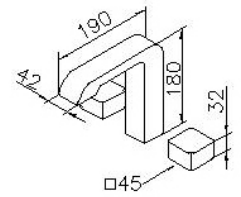

Both of the outlet and handle can be revolved for changing the shape as what the user requires, so that sometimes it is a crouching dragon and others it will prepare to soar in the sky any time.

The strong body provides the safe protect and shows the power of stabilizing the spirit.

unit:mm

DESCRIPTION:

1. Swiveling spout has passed up to 50,000 turns test
2. Handle valve turning range from closed position: 90°
3. Ceramic cartridge with brass shell & Japan (MARUWA) ceramic disc.
4. Stainless steel braided hose with SANTOPRENE tube (meets NSF approval), can bear 15Kg/cm² water pressure and 120°C heat.
5. Aerator with removable flow regulator (2.2 GPM max.), end-user can remove it for larger water flow by request.
6. Brass with Chrome plated meets ASTM-SC2 standard.
7. Casting material meets ISO CuZn40Pb Standard.
8. Handle material meets JIS 3771 Standard.