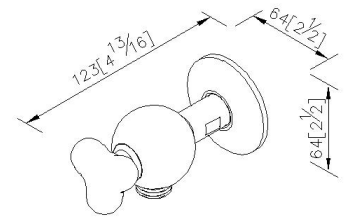

Angle Valve 6903-Y7-80CP

INTRODUCTION:

JUSTIME Design Team searched for the original beauty of faucets and thus, created this Story Faucet, which is so close to everyone's experience and makes people feel so comfortable, to tell a story. Such a lovely and fun design endows Story Faucet with a distinguishing personality from others; rounded body plus chubby and cloud-like handle are definitely capable of drawing all the attention no matter where it is. Story Hose Bib fits for gardens, washing machines and so on, and the structure has special design, it can increase beauty and elaborate of the appearance.

DESCRIPTION:

- 1.Simple and adorable shape is without extra joints.
- 2.Ceramic cartridge is with brass shell & Japan (MARUWA) ceramic disc.
- 3.Porcelain handle made by high pressure molding is against UV and color fading.
- 4.With 1/2" to water supply wall inlet.
- 5.With 1/2" to water supply outlet.
- 6.Brass with Chrome plated finish meets ASTM-SC2 standard.
- 7.Casting material meets ISO CuZn40Pb Standard.