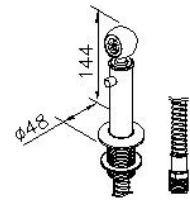

DESCRIPTION:

- 1.Push valve can control the water volume.
- 2.Sprayer can collocate with kitchen faucet to facilitate the kitchen area.
- 3.The optional check valve and flow restrictor could be assembled into the sprayer.
- 4.The sprayer can bear the water presure from 0.5 to 5 kg/cm²
- 5.Shower hose with SANTOPRENE tube (meets NSF approval), can bear 15Kg/cm² water pressure and 120°C heat.
- 6.Chrome plated brass meets ASTM-SC2 Standard.
- 7.Tube material meets JIS C2700 Standard.
- 8.Sprayer head body material meets JIS 3771 Standard.