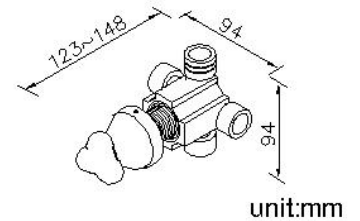

3-Way Diverter (One Inlet) 6903-WC-80CP

INTRODUCTION:

The design team of the STORY faucet hopes to return to the beginning point and try to find the original beauty, which is why the STORY series faucet was born.

The valve body is dominated by the lovely ball shape, and the cloud-shaped ceramic handle enhances the exquisiteness and beauty of the appearance.

DESCRIPTION:

- 1.Simple and adorable shape is without extra joints.
- 2.Porcelain handles made by high pressure molding is against UV and color fading.
- 3.Ceramic cartridge with brass shell & Japan (MARUWA) ceramic disc.
- 4.With replaceable check valve (NEOPERL) both behind hot and cold water 1/2" inlet.
- 5.Diverter is with Korea ceramic cartridge, providing three way outlets.
- 6.The body of valve should be concealed in the wall beforehand with 1"(2.5cm) adjusting space.
- 7.Thread of body connector: G 1/2.
- 8.Valve brass body material meets JIS 3604 Standard.
- 9.Handle base with forging brass material meets JIS 3771 Standard.
- 10.Chrome plated finish meets the ASTM-SC2 standard.