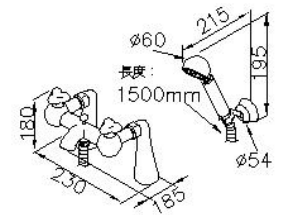

Bathtub Faucet 6903-U0-81CP

INTRODUCTION:

STORY Rim-Mounted Bath Mixer reserves the figure of the primary type, but integrates the contemporary with fashionable elements by rounded body plus chubby and cloud-like handle, which is definitely capable of drawing all the attention no matter where it is.

DESCRIPTION:

- 1.Ceramic cartridge with MARUWA ceramic disc / (Japan).
- 2.Porcelain handles made by high pressure molding is against UV and color fading.
- 3.2 Centers distance: 7".
- 4.Elastic shower hose can be extended from 1.5 m to 2 ms and bear 15Kg/cm2 water pressure.
- 5.Users could adjust the angle of the holder to meet personal requirement.
- 6.The spray head cover of hand shower can be removed easily by tool provided for cleaning.
- 7.Brass with Chrome plated finish meets ASTM-SC2 standard.
- 8.Casting material meets ISO CuZn40Pb Standard.

unit:mm

Certificaion:

Fixing Kits:

- 1.SUS 304 Stainless Steel Screws*2
- Plastic Anchors*2

AWARD: