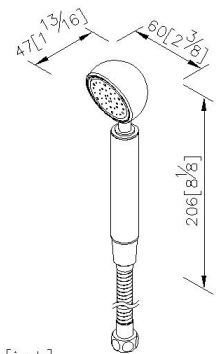

## Hand Shower 6903-9S-80CP

### DESCRIPTION:

- 1.The spray head cover of hand shower can be removed easily by easy-tool provided for cleaning.
- 2.The optional check valve and flow restrictor could be added into the handshower.
- 3.Brass with Chrome plated finish meets ASTM-SC2 standard.
- 4.Casting material meets ISO CuZn40Pb Standard.
- 5.Coordinates with other products in Story collection.

unit: mm[inch]