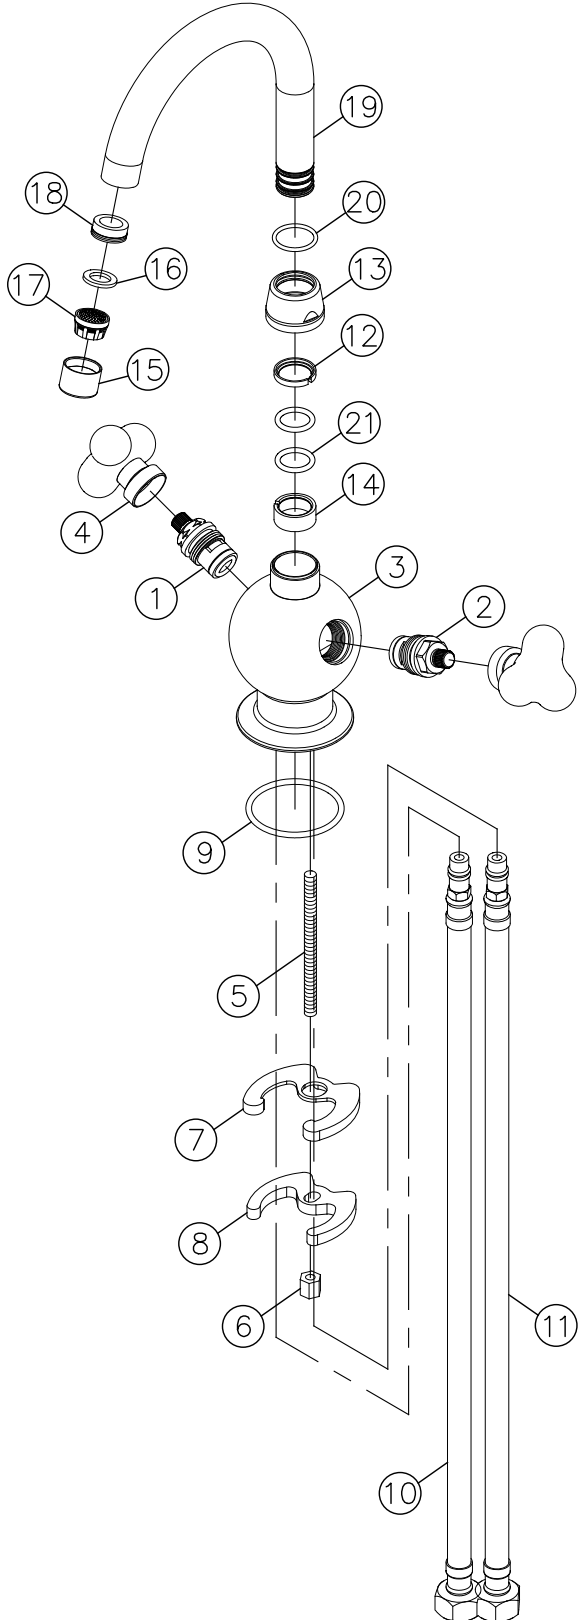

Basin Faucet 6903-90-80CP

NO	Part NO.	Part Name	QTY
1	0796-9L-7900	Ceramic Cartridge	1
2	0796-9R-7900	Ceramic Cartridge	1
3	0903-90-03CJ	Faucet Body	1
4	6903-DP-80CP	White Ceramic Handle (CP Base)	2
5	0770-EH-5400	Mounting Bolt	1
6	0796-E8-68RB	Hex Nut	1
7	F026-C7-5100	Rubber Washer	1
8	F026-C9-55CN	Mounting Bracket	1
9	C075-00-5100	O-ring	1
10	S045-FM-7901	1/2" x 1/2" Stainless Steel Braided Hose 450mm	1
11	S045-FM-7902	1/2" x 1/2" Stainless Steel Braided Hose 450mm	1
12	0903-DF-7500	C-Clip	1
13	0903-DR-68CP	Fixing Nut For Spout	1
14	0903-DX-7500	C-Clip	1
15	0874-9B-68CP	Aerator Shell	1
16	0874-C5-5101	Gasket	1
17	0874-C6-7900	Aerator	1
18	0903-DH-68NP	Adaptor	1
19	6903-DS-79CP	Spout	1
20	C074-01-5101	O-ring	1
21	C120-00-5101	O-ring	2