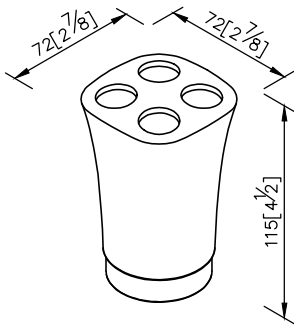

Freestanding Tooth Brush Holder 6901-36-80CP

unit: mm[inch]

1. Stainless steel plinth meets SUS 304 standard.
2. Premium metal construction for durability.
3. Justime finishes resist corrosion and tarnish.
4. Chrome plated finish meets the standard of ASTM-SC2.
5. Porcelain tooth brush holder (bright white color).
6. Coordinates with other products in 6901 collection.