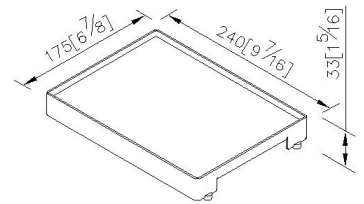

Tray 240*175*30mm
6901-2T-80OR

INTRODUCTION:

The solid design of ceramics contains extraordinary value under the simple appearance.

DESCRIPTION:

1. Stainless steel tray frame meets SUS 304 standard
2. ORB finish
3. Premium metal construction for durability
4. Justime finishes resist corrosion and tarnish
5. Finish meets the standard of ASTM-SC2
6. Frosted tempered glass, size 240*175*30mm
7. Coordinates with other products in 6901 collection