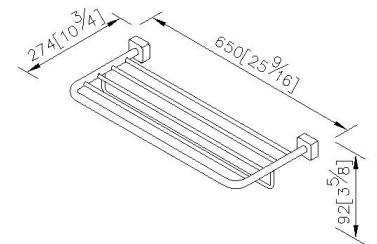

Bath Towel Rack W/Rail 6900-66-80CP

INTRODUCTION:

The thick body gives the user a sense of stability, just like "home".

DESCRIPTION:

- 1.Brass forging mounting base meets JIS 3771 standard.
- 2.Brass tube meets JIS 3604 standard.
- 3.Justime finishes resist corrosion and tarnish.
- 4.Chrome plated finish meets the standard of ASTM-SC2.
- 5.Vertical force could support a static load of 5 Kgf.
- 6.The size of towel rack: 600x278 mm.
- 7.With towel rail.
- 8.The square pedestal of the bathroom accessories could increase the elegance for environment.
- 9.Coordinates with other products in 6900 collection.

Certification:

Fixing Kits:

- SUS 304 Stainless Steel Screws*4
- Plastic Anchors*4
- Material of Wall Mount Bracket: Steel with zinc plating*2

AWARD:

unit: mm[inch]